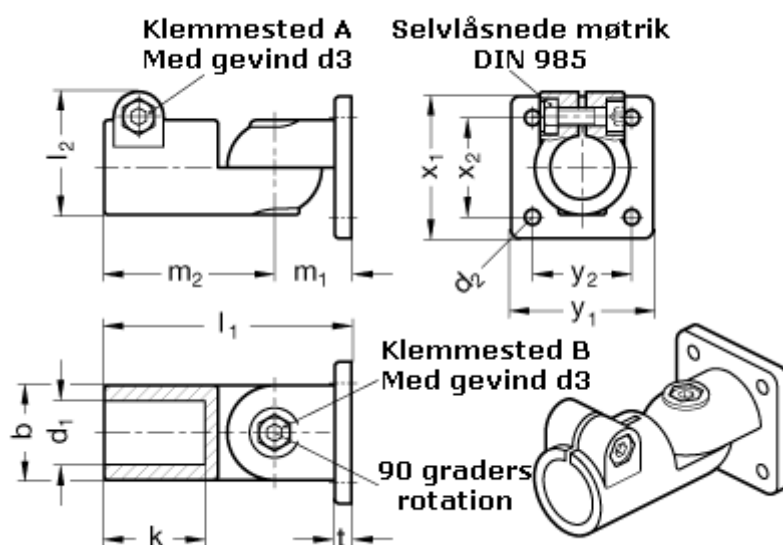

Article number: 20282B48T2BL

Description: E+G Swivel clamp connector joint
GN 282-B48-T-2-BL

Measures

b = 65	m2 = 115
d1 = B48	t = 14
d2 = 11.0	x1 = 105
d3 = M10	x2 = 74
k = 74.0	y1 = 105
l1 = 167.0	y2 = 74
l2 = 77.5	
m1 = 52.0	